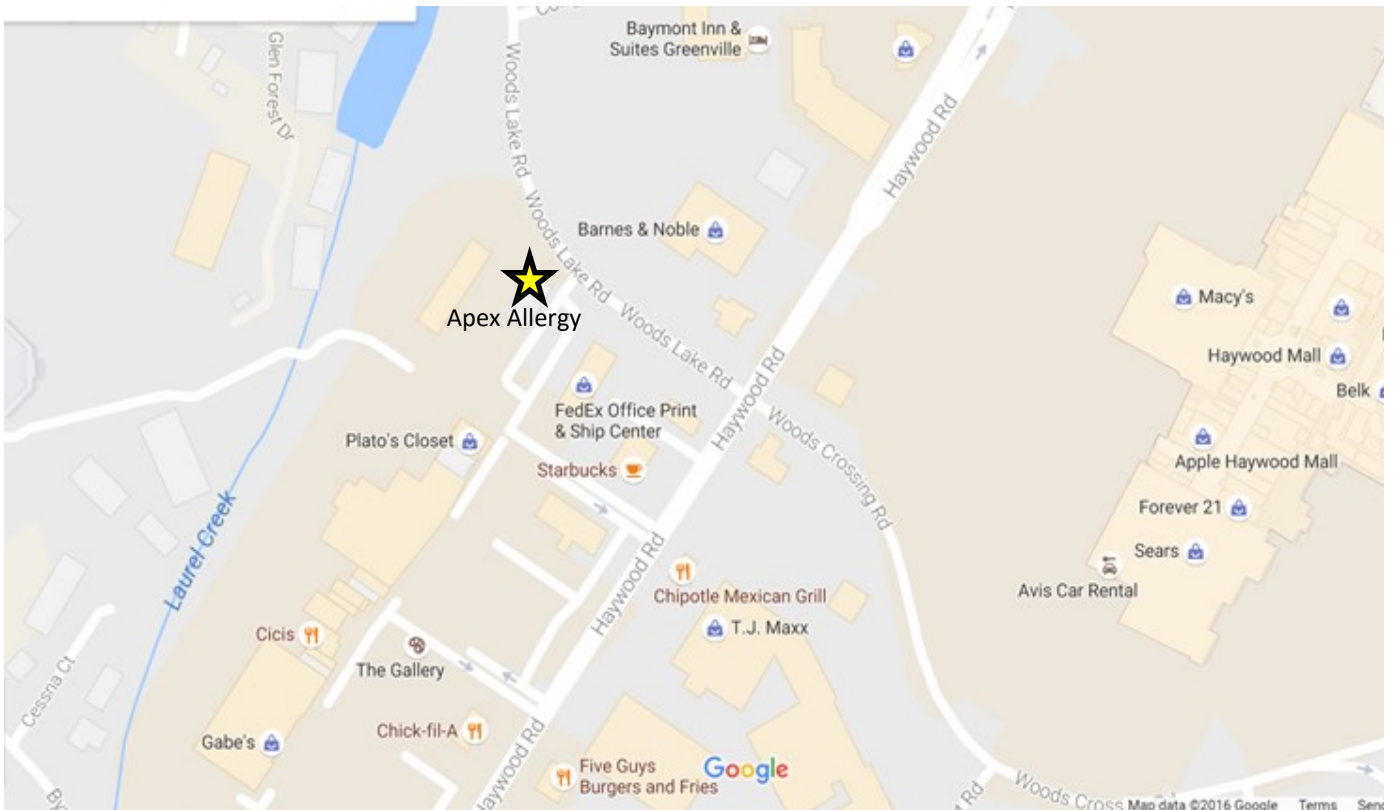

APEX ALLERGY

534 Woods Lake Road, Greenville, SC 29607

From I-385 N

- Take exit 39 for Haywood Road
- Turn left onto Haywood Road
- After 0.4 miles turn right onto Woods Lake Road
- Apex will be on the left

From I-385 S

- Take exit 39 for Haywood Road
- Turn right onto Haywood Road
- After 0.4 miles turn right onto Woods Lake Road
- Apex will be on the left